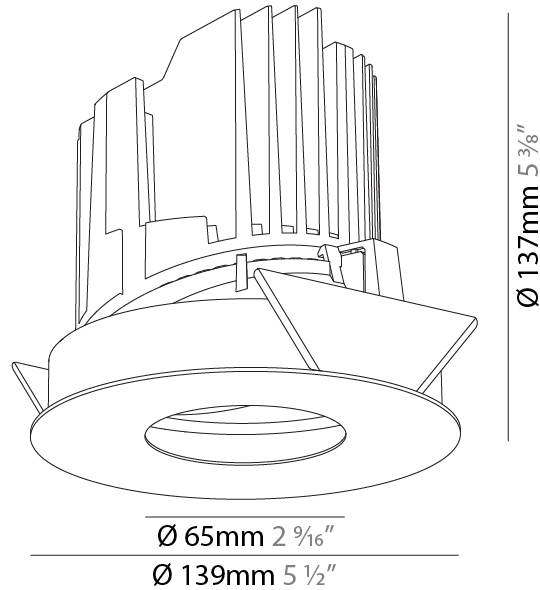

PHYSICAL

Shape: Round
Diameter (mm): 139
Diameter (in): 5 1/2
Height (mm): 137
Height (in): 5 3/8
Ceiling Thickness (mm): 10 / 12.5 / 15 / 25
Ceiling Thickness (in): 3/8 or 1/2 or 9/16
Min. Recessing Depth (mm): 150
Min. Recessing Depth (in): 5 7/8
Light Distribution: Adjustable / Asymmetric
Weight (kg): 0.865
Weight (lbs): 1.9
Fixture Finish: SSR / BKV / CWI / CRY / HAB / LAG / UFT / ITA / RUA / RUR / MIC / FTG / MYG / TWT / LOD / PUS / FRO / FUP / KIA / POP / BLS / SPG / MEY / GOH / GUM / CHC / COM / ABZ / JAG / OBR / MOS / ROR
Fixture Material: Aluminum Die Cast
Cut-out Measurements: 130mm / 5 1/8"

ELECTRICAL

Lamp Type: LED (Zhaga Standard)
Input Wattage (W): 28.6
Total Output Wattage (W): 26
Dimming: Tri-Mode (Non-Dimming and Phase Dimming (120Vac only) and 0-10V Dimming)
Driver Included: No
Driver Location: Recessed Housing
Driver Type: Constant Current - Universal
Housing: See components
Input Voltage (V): 120 - 277
Constant Current (MA): 700

LED

Number of LEDs: 1
Color Temperature (°K): 2700 / 3000 / 3500 / 4000
Max. Delivered Lumen (lm): 1890 / 1930 / 2028 / 2070
Nominal Lumen (lm): 3210 / 3290 / 3459 / 3530
CRI: >90 CRI
Lamp Life (hrs): 50000

OPTICAL

Reflector: 20 / 25 / 40
Adjustability: Fixed

RATINGS AND CERTIFICATIONS

Certified By: Certified for North American Standards
IP rating: IP20

	130mm 5 1/8"	150mm 5 7/8"	10 | 15mm 3/8" | 9/16"	30°	355°	
A