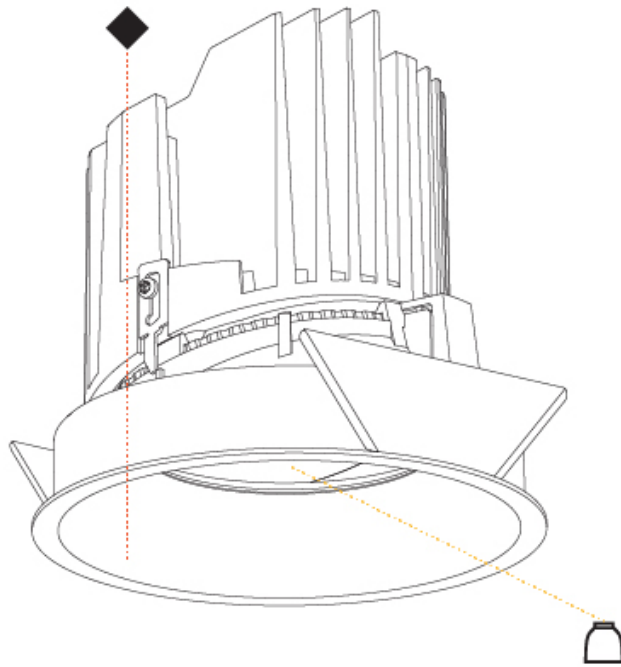

BIONIQ ROUND SEMI ADJUSTABLE RECESSED

A35308-

PROJECT	_____
TYPE	_____
SPECIFIER	_____
QUANTITY	_____
DATE	_____