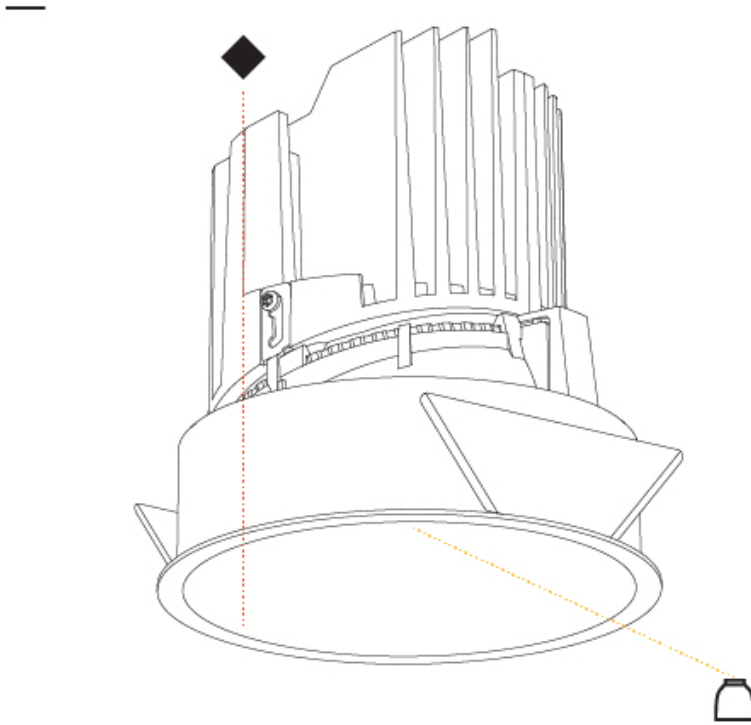

BIONIQ ROUND DEEP RECESSED

A35284-

PROJECT

TYPE

SPECIFIER

QUANTITY

DATE

A