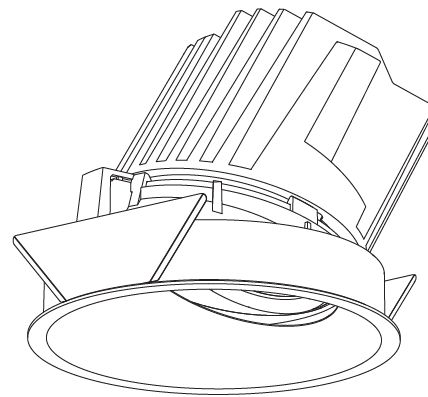

PHYSICAL

Shape: Round
Diameter (mm): 139
Diameter (in): 5 1/2
Height (mm): 126
Height (in): 4 15/16
Ceiling Thickness (mm): 10 / 12.5 / 15
Ceiling Thickness (in): 3/8 or 1/2 or 9/16
Min. Recessing Depth (mm): 140
Min. Recessing Depth (in): 5 1/2
Light Distribution: Adjustable / Asymmetric
Weight (kg): 0.816
Weight (lbs): 1.8
Fixture Finish: SSR / BKV / CWI / CRY / HAB / LAG / UFT / ITA / RUA / RUR / MIC / FTG / MYG / TWT / LOD / PUS / FRO / FUP / KIA / POP / BLS / SPG / MEY / GOH / GUM / CHC / COM / ABZ / JAG / OBR / MOS / ROR
Fixture Material: Aluminum Die Cast
Cut-out Measurements: 130mm / 5 1/8"

ELECTRICAL

Lamp Type: LED (Zhaga Standard)
Input Wattage (W): 28.6
Total Output Wattage (W): 26
Dimming: Tri-Mode (Non-Dimming and Phase Dimming (120Vac only) and 0-10V Dimming)
Driver Included: No
Driver Location: Recessed Housing
Driver Type: Constant Current - Universal
Driver Class: Class 2
Housing: See components
Input Voltage (V): 120 - 277
Constant Current (MA): 700

LED

Number of LEDs: 1
Color Temperature (°K): 2700 / 3000 / 3500 / 4000
Max. Delivered Lumen (lm): 2320 / 2380 / 2499 / 2550
Nominal Lumen (lm): 3210 / 3290 / 3459 / 3530
CRI: >90 CRI
Lamp Life (hrs): 50000

OPTICAL

Reflector: 20 / 25 / 40
Adjustability: Fixed

RATINGS AND CERTIFICATIONS

Certified By: Certified for North American Standards
IP rating: IP20